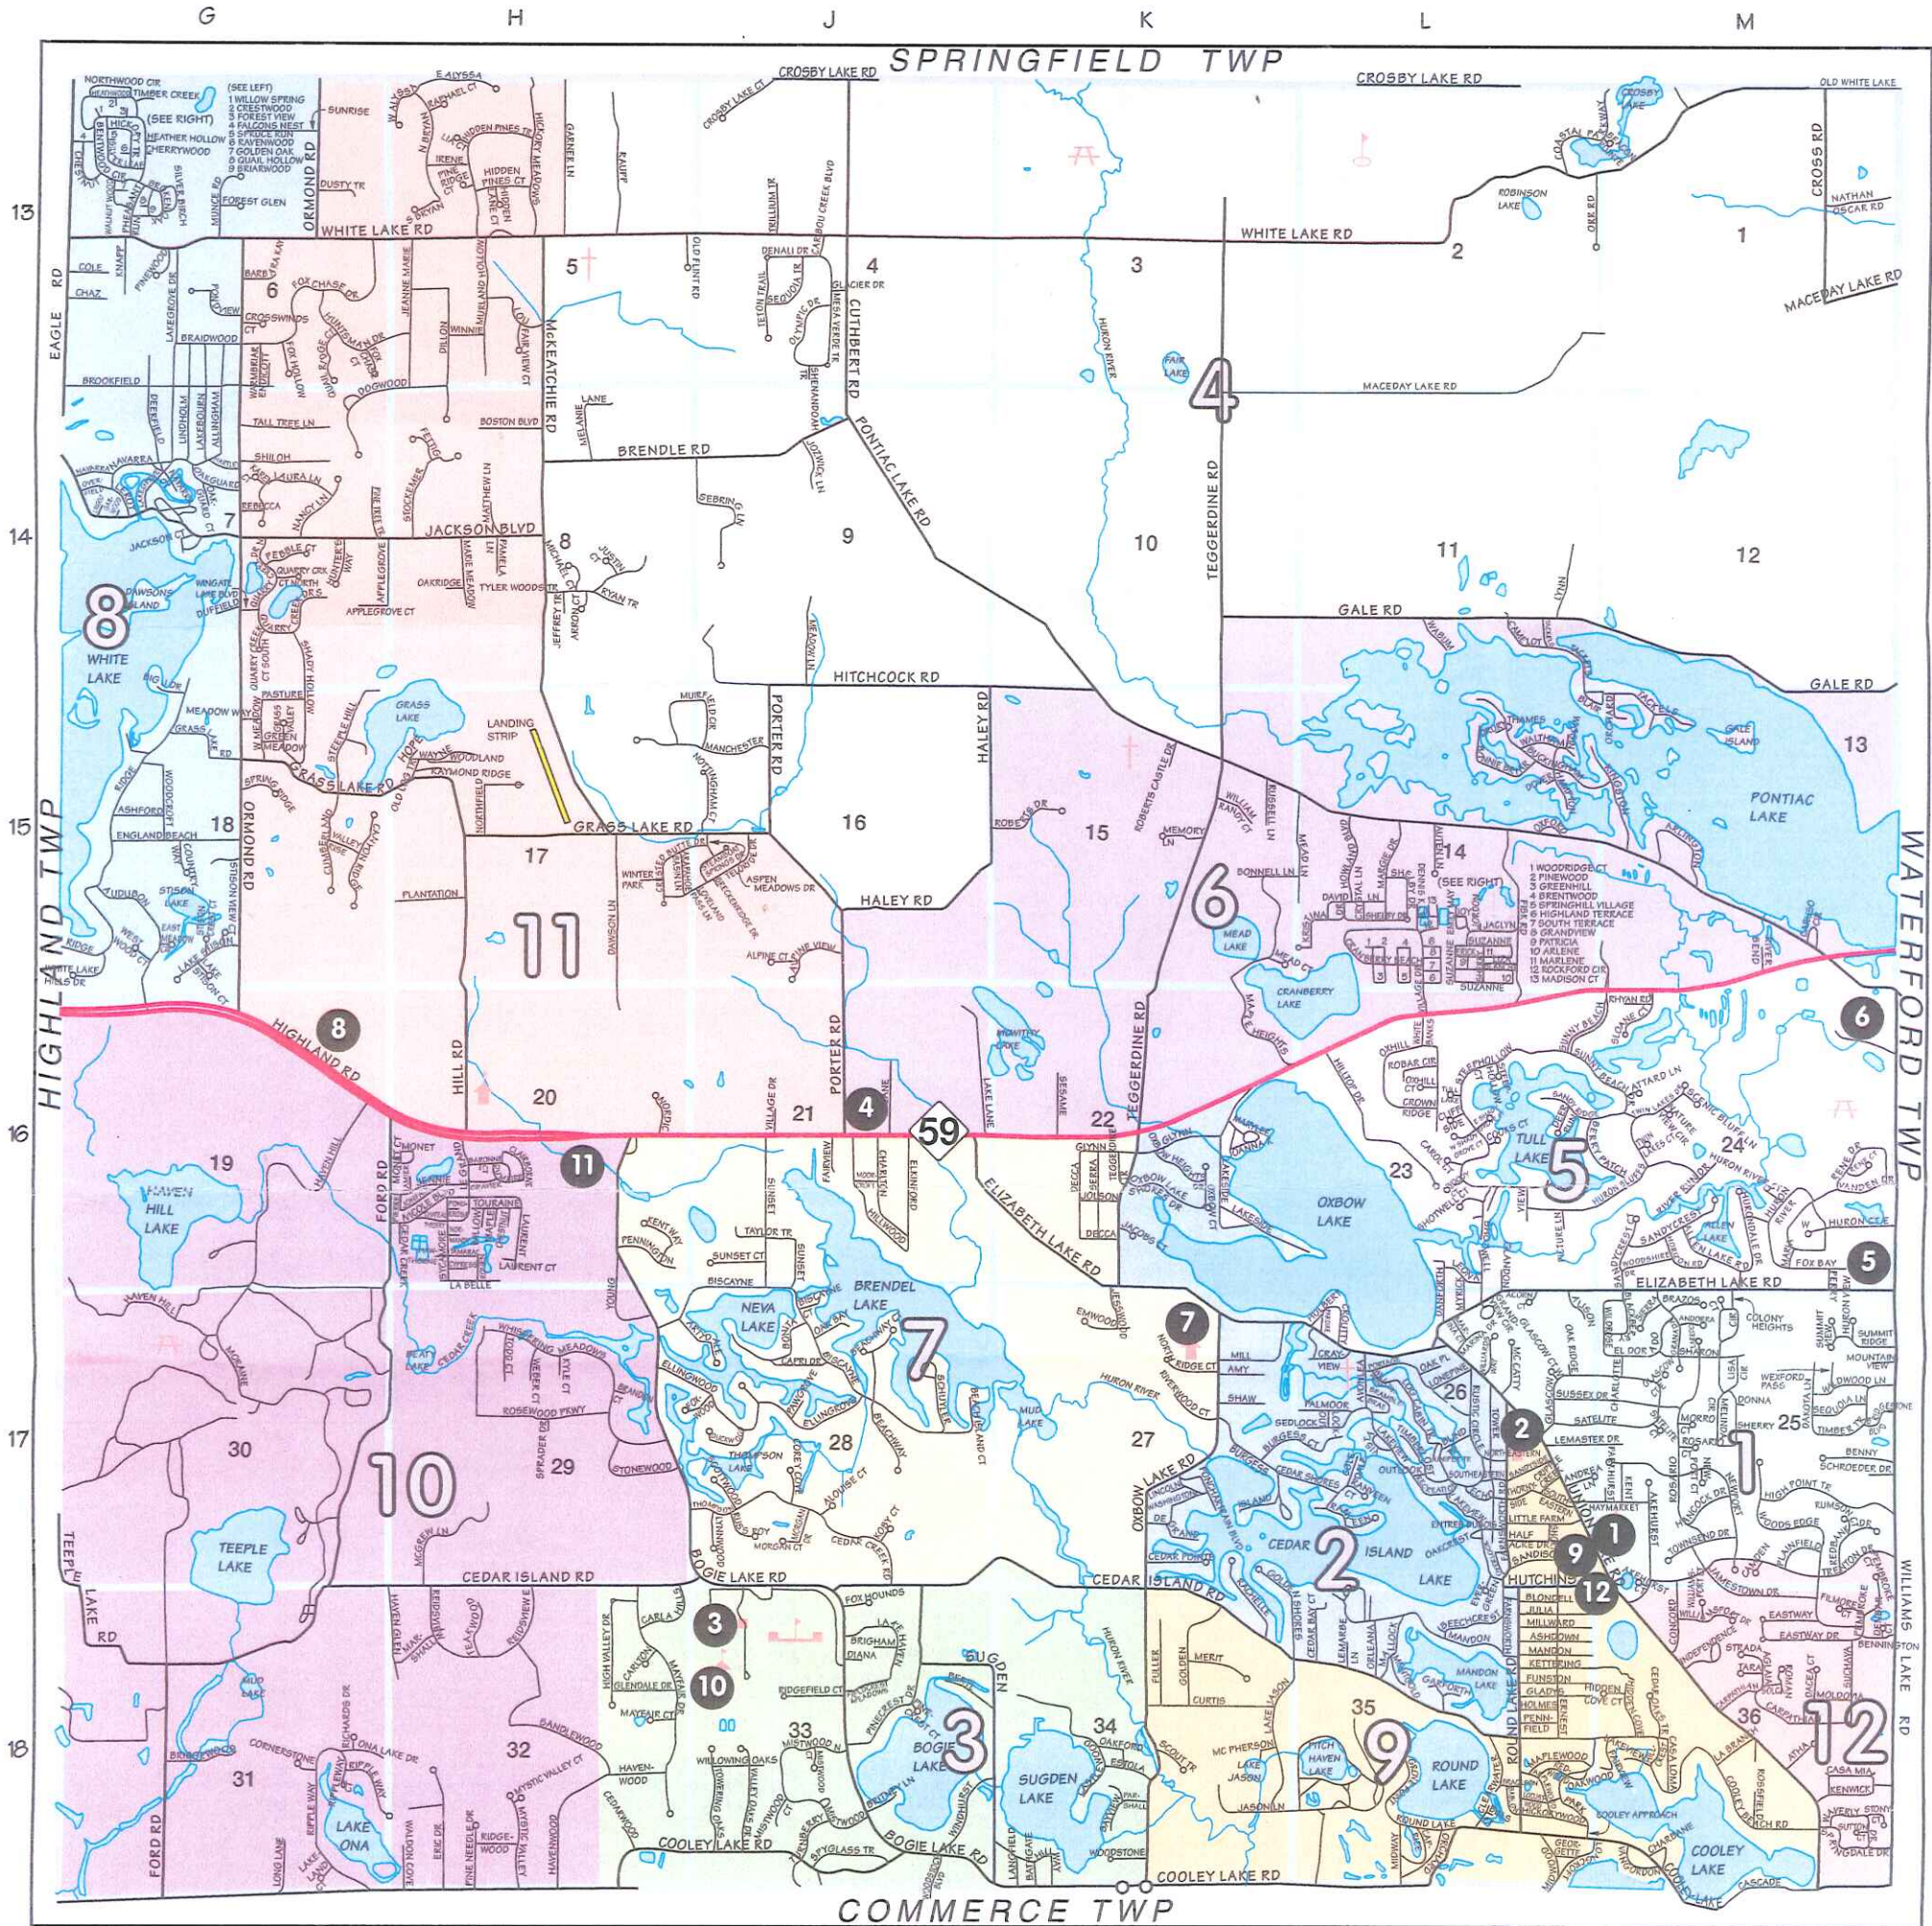

WHITE LAKE TOWNSHIP PRECINCT MAP Oakland County, Michigan

LandGrafik, Inc.
P.O. Box 525 • Lake Orion, MI 48361 • 248.588.3800
LANDGRAFIK, INC.
PRINTED IN U.S.A. ALL RIGHTS RESERVED. NO PART OF THIS PUBLICATION MAY BE REPRODUCED, STORED OR TRANSMITTED IN ANY FORM OR BY ANY MEANS WITHOUT WRITTEN PERMISSION OF THE PUBLISHER. ALL INFORMATION ON THIS MAP WAS VERIFIED AND BELIEVED ACCURATE AT PRESS TIME. THE PUBLISHER IS NOT RESPONSIBLE FOR ANY CHANGES THAT OCCUR AFTER PUBLICATION.

STATE HIGHWAYS POLITICAL BOUNDARIES ELEMENTARY SCHOOLS SECONDARY SCHOOLS PARKS/ REC AREAS GOLF COURSES CEMETERIES SECTION NUMBERS 34

WHITE LAKE TOWNSHIP PRECINCT POLLING PLACES

- # Precinct Polling Place
- 1 Dublin Community Senior Center
685 Union Lake Road
(248)698-2394
 - 2 Dublin School
425 Farnsworth
(248)956-3809
 - 3 White Lake Middle School
1450 Bogie Lake Road
(248)889-6870