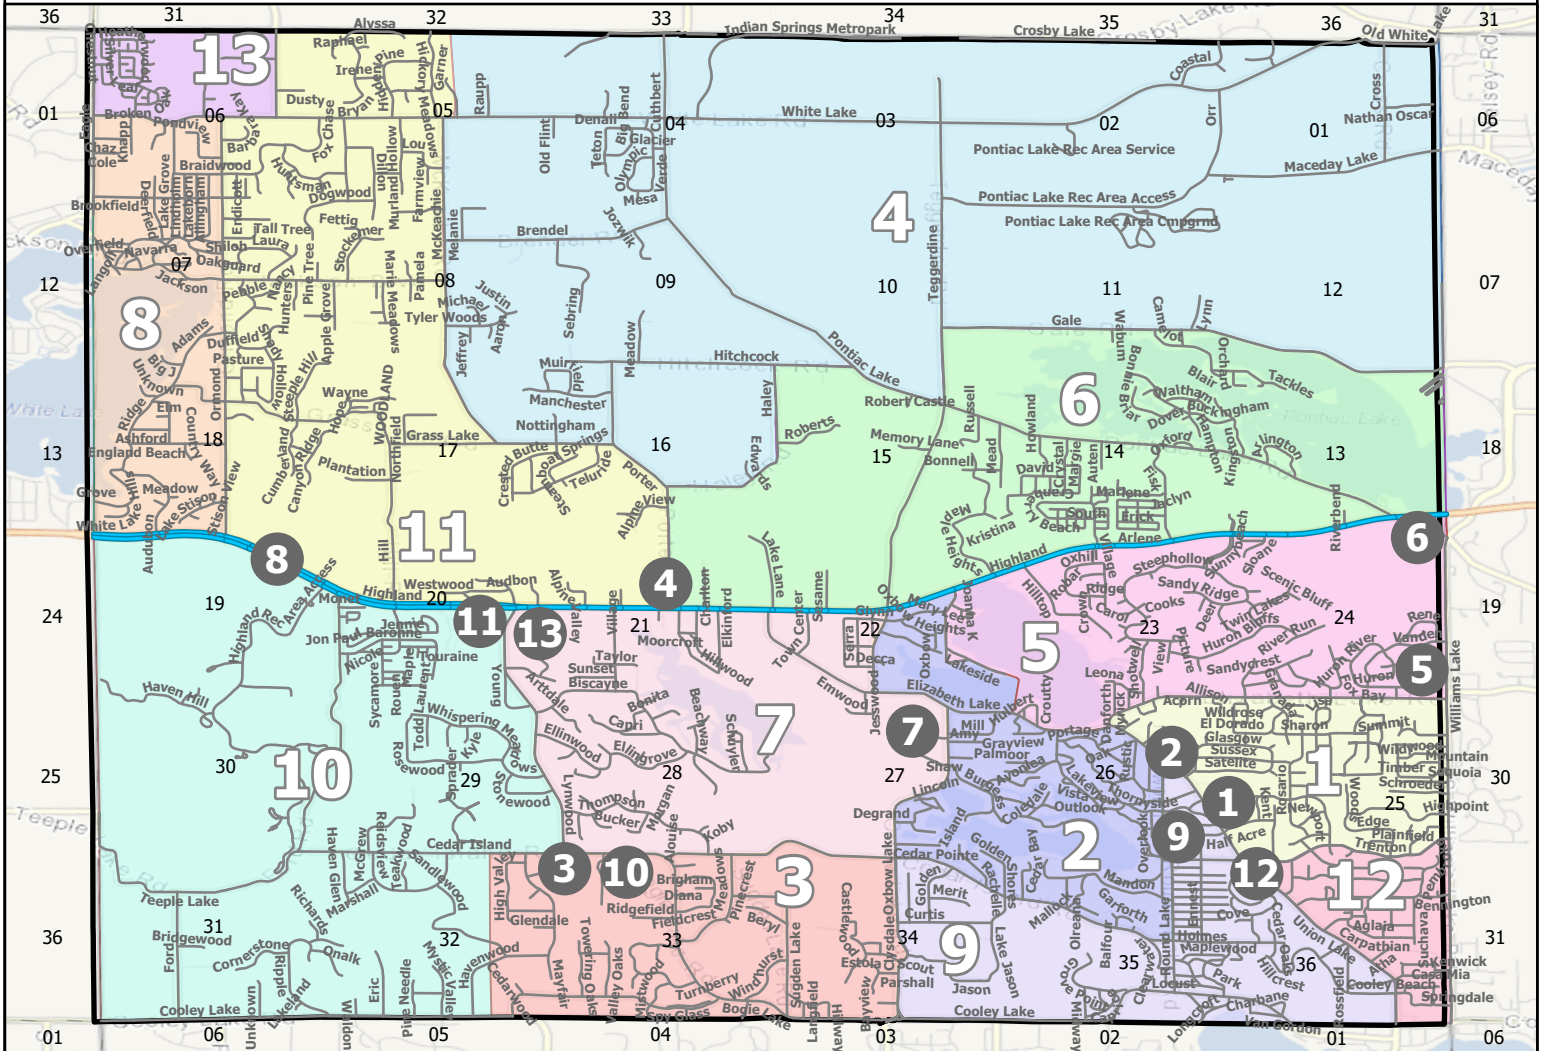

WHITE LAKE TOWNSHIP

PRECINCT MAP

Oakland County, Michigan

WHITE LAKE TOWNSHIP PRECINCT POLLING PLACES

- | | |
|---|--|
| <p>1 Dublin Community Senior Center
685 Union Lake Road
White Lake, MI 48386</p> <p>2 Dublin School
425 Farnsworth Street
White Lake, MI 48386</p> <p>3 White Lake Middle School
1450 Bogie Lake Road
White Lake, MI 48383</p> <p>4 Township Hall
7525 Highland Road
White Lake, MI 48383</p> <p>5 Houghton School
8080 Elizabeth Lake Road
White Lake, MI 48386</p> <p>6 White Lake Oaks Golf Course
991 N. Williams Lake Road
White Lake, MI 48386</p> <p>7 Oxbow Community School
100 Oxbow Lake Road
White Lake, MI 48386</p> <p>8 White Lake Presbyterian Church
4805 Highland Road
White Lake, MI 48383</p> | <p>9 St. Patrick's Church Hall
9086 Hutchins Road
White Lake, MI 48386</p> <p>10 Lakewood Elementary School
1500 Bogie Lake Road
White Lake, MI 48383</p> <p>11 Grace Church
220 Bogie Lake Road
White Lake, MI 48383</p> <p>12 St. Patrick's Church Hall
9086 Hutchins Road
White Lake, MI 48386</p> <p>13 Grace Church
220 Bogie Lake Road
White Lake, MI 48383</p> |
|---|--|

-  Major Road
-  Roads
-  Township Boundary
-  Polling Place Location Marker